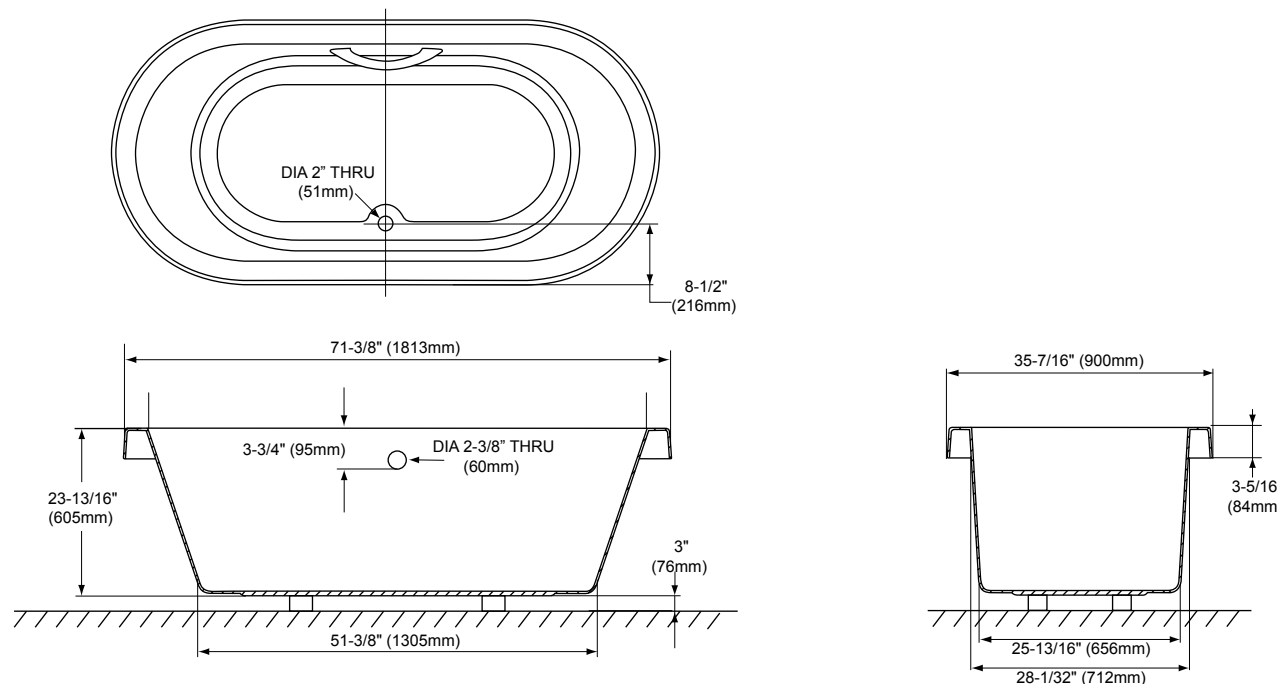

ABY794N

Nexus® 6' Soaker Bathtub

SPECIFICATIONS

- Size 71-3/8" L x 35-7/16" W
- Depth 20-1/4"
- Water Depth 15.3"
- Warranty 1 Year Limited Warranty on acrylic tub
  1 Year Limited Warranty on components and parts
- Material Cast Acrylic
- Shipping Weight 105 lbs.
- Shipping Dimensions 74" L x 44" W x 27" H
- Gallons 100 to overflow

INSTALLATION NOTES

Floor support under bath must provide a minimum of 75 lbs/square foot (366 kg/square meter) loading. Check local codes for requirements on installing an ASSE 1070/ASME A112. 1070/CSA B125.70 compliant device in series with the tub faucet.

TOTO®

These dimensions and specifications are subject to change without notice